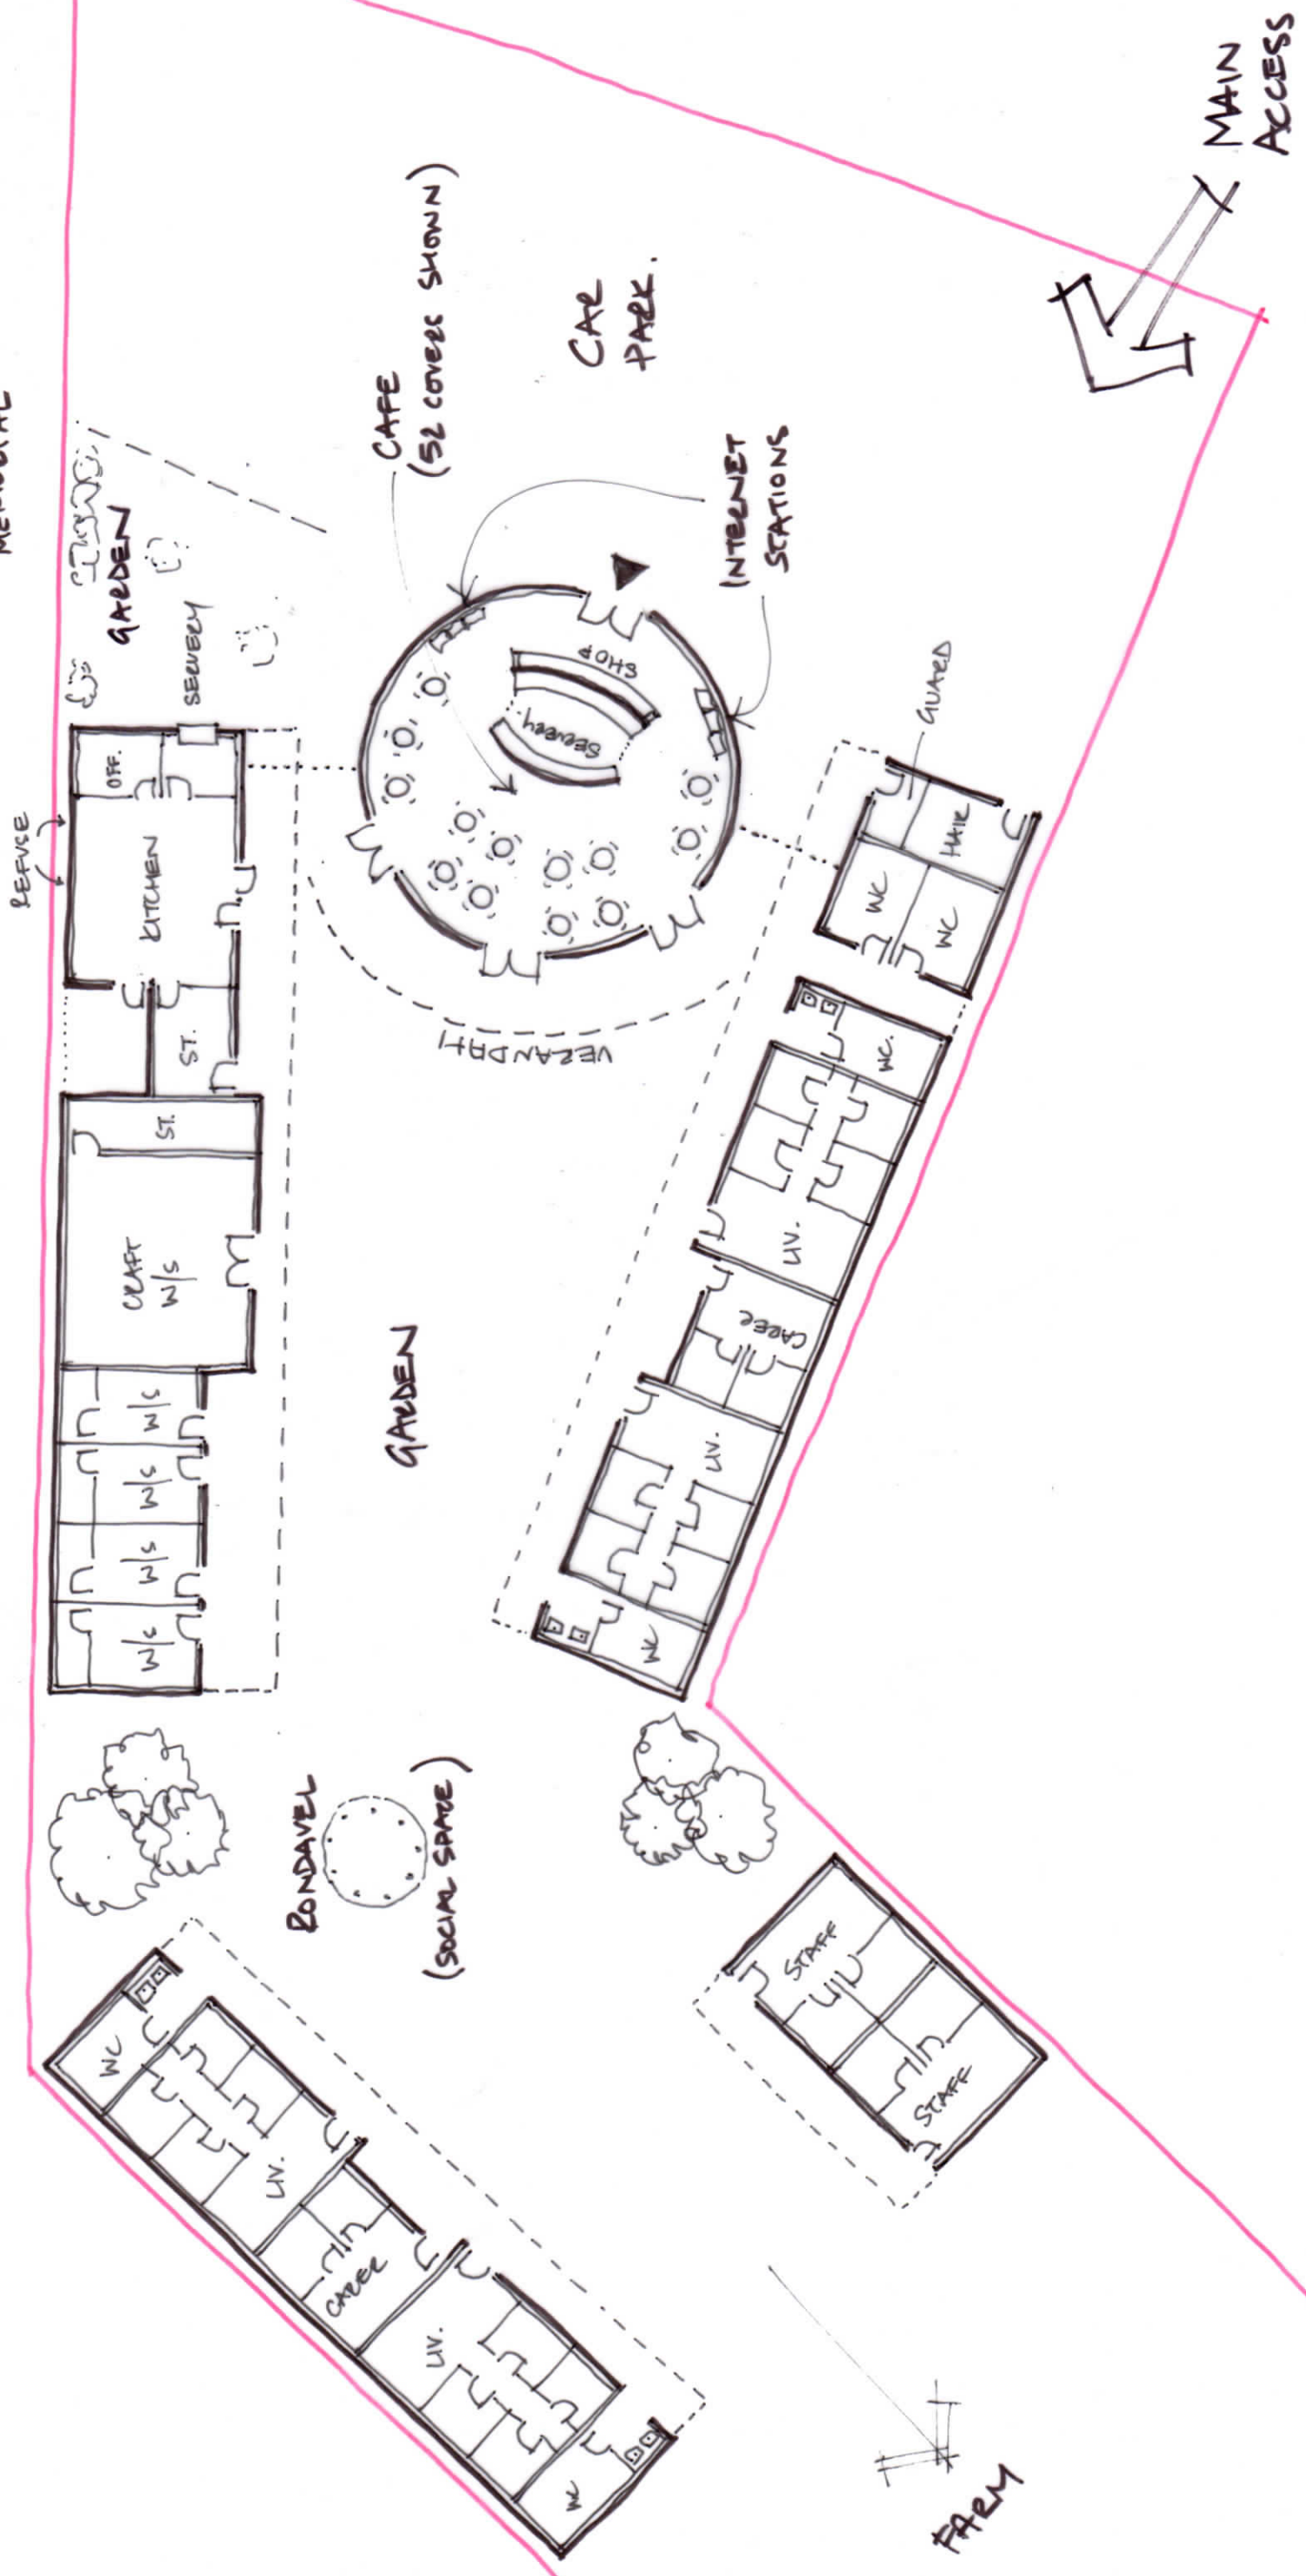

GENOCIDE MEMORIAL

ALVEA PROJECT
 REVISED LAYOUT PLAN
 8.11.19